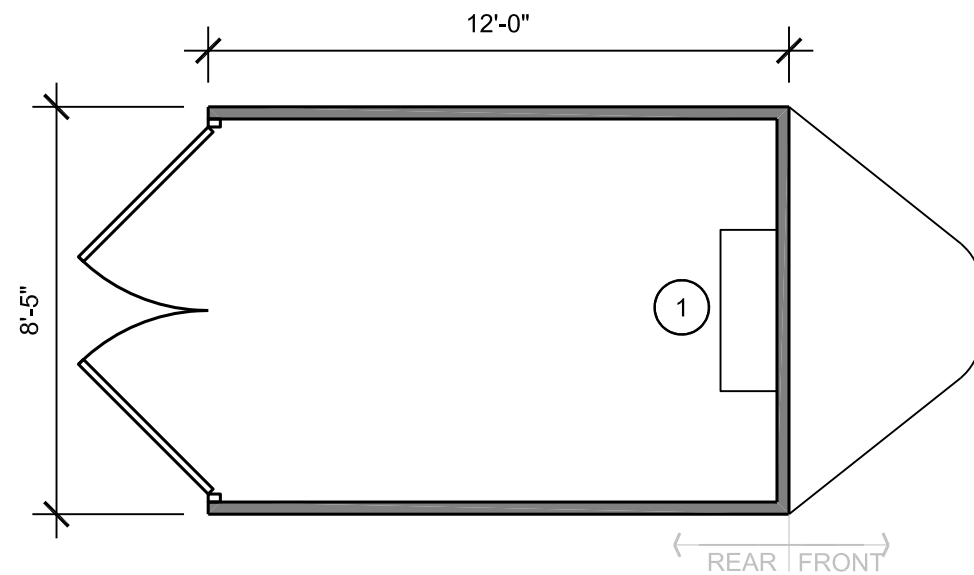

○ EQUIPMENT CALLOUTS

1. REFRIGERATOR UNIT

○ INTERIOR DRIVER VIEW
N.T.S.

○ INTERIOR PASSENGER VIEW
N.T.S.

○ FLOOR PLAN (TOP VIEW)
N.T.S.

12'-0" MOBILE REFRIGERATION TRAILER	
JOB NAME	
ADDRESS	
CALIFORNIA MOBILE KITCHEN	